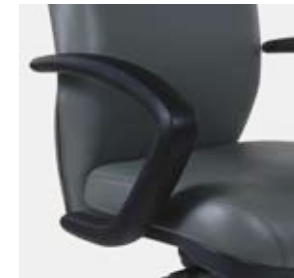

RIVA

TASK

Adj. Height & Width Arm

Full Function Adjustable Ht. Arm

Swing Back Adj. Height Arm

Executive "C" Arm - UPH

THREE BACK SIZES | High Back, Mid Back, Mid Back Mesh

FOUR ARM STYLES | Adjustable Height Arm, Full Function Adj. Height Arm, Swing Back Adj. Ht. Arm and Executive "C" Arm (Upholstered/Non-Upholstered)

THREE CONTROL | Knee Tilt Control, Posture Back Control and Knee Tilt Syncro Control.

SIX BASE CHOICES | Black Nylon (standard), Optional Bases: Polished Aluminum, Brushed Aluminum, Custom Stain Base (5 Chair Min.). Sled Base (Chrome and Black). Four Leg Base (Chrome and Black).

STANDARD CHAIR OPTIONS | Mechanical Lumbar (Not on Mesh Back), Hard Floor Casters, Glides, Spoked Casters, Polished Aluminum Base, Brushed Aluminum Base, Upholstered Back Shell, Custom Stain Base (5 Chair Min.), TB133