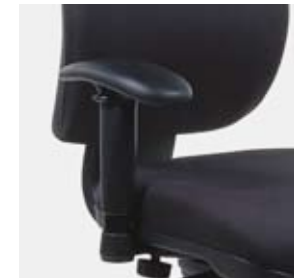

RIVA

TASK

Adj. Height & Width Arm

Full Function Adjustable Ht. Arm

Swing Back Adj. Height Arm

Executive "C" Arm - UPH

THREE BACK SIZES | High Back, Mid Back, Mid Back Mesh

FOUR ARM STYLES | Adjustable Height Arm, Full Function Adj. Height Arm, Swing Back Adj. Ht. Arm and Executive "C" Arm (Upholstered/Non-Upholstered)

THREE CONTROL | Knee Tilt Control, Posture Back Control and Knee Tilt Syncro Control.

SIX BASE CHOICES | Black Nylon (standard), Optional Bases: Polished Aluminum, Brushed Aluminum, Custom Stain Base (5 Chair Min.). Sled Base (Chrome and Black). Four Leg Base (Chrome and Black).

STANDARD CHAIR OPTIONS | Mechanical Lumbar (Not on Mesh Back), Hard Floor Casters, Glides, Spoked Casters, Polished Aluminum Base, Brushed Aluminum Base, Upholstered Back Shell, Custom Stain Base (5 Chair Min.), TB133