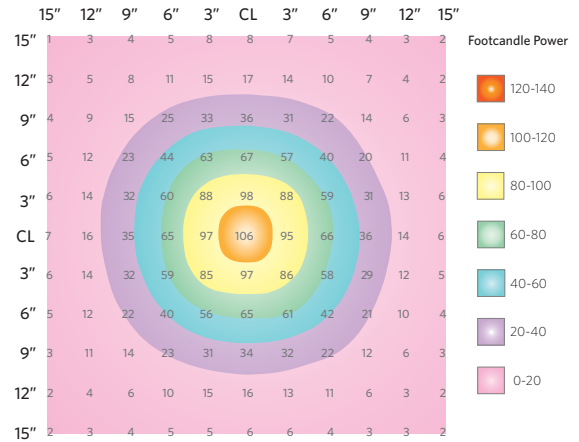

Photometrics

Source at 15"