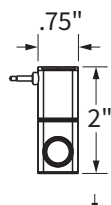

Base & Mounting Options (required)

		Color	Model #	Weight	List
Table Base 	- Sturdy yet movable, this 4 pound table base lets you put your light exactly where you want it - Dimensions: 7.5"W × 9"D × .4"H	Silver	LTG-TB-ST-S	4	$35
		Charcoal	LTG-TB-ST-C	4	$35
USB Table Base 	- Convenient USB power port allows users to charge a phone or tablet device with a Type A USB power cable (USB cable not included) - Power Output: 5 V, 1100 mA, 5.5 W - Dimensions: 7.5"W × 9"D × .4"H	Silver	LTG-TB-USB-S	4	$55
		Charcoal	LTG-TB-USB-C	4	$55
Two Piece C-Clamp Mount 	- The sturdiest and most compact mounting solution - Two piece design provides easy installation in space constrained environments - Attaches to surfaces .25" – 2.5" thick - Dimensions: 2"W × 1.75"D × 4.5" H	Silver	LTG-CCB-TP-S	1	$20
		Charcoal	LTG-CCB-TP-C	1	$20
Tool Bar, Slatwall Mount 	- Add some height to your light and conserve desk space, by mounting it to a Workrite Tool Bar - Adjustable clamp design is also compatible with any 90° edge .5" – 1.75" Slatwall system - Dimensions: 2.5"W × 2"D × 2.8"H	Silver	LTG-TSB-ADJ-S	1	$35
		Charcoal	LTG-TSB-ADJ-C	1	$35

Optional Accessories

		Color	Model #	Weight	List
Occupancy Sensor 	- Add to Astra models for energy savings - Turns light off after 15 minutes of inactivity and instantly back on when activity is detected - Swivels to direct sensor to area of activity	Silver	LTG-OCC-SWVL-S	1	$55
		Charcoal	LTG-OCC-SWVL-C	1	$55

Height & width