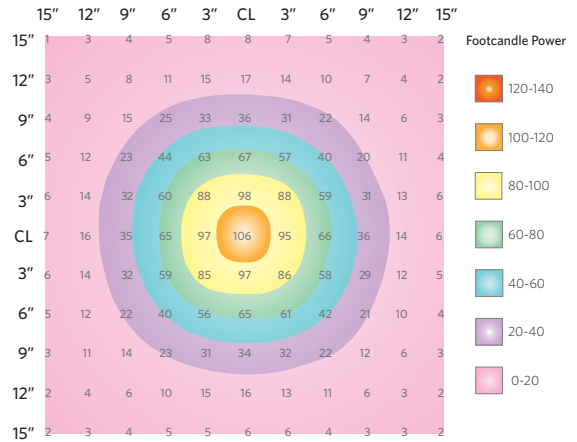

Photometrics

Source at 15"

Colors

(Shown with optional Table Base)