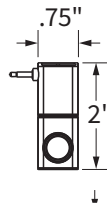

Optional Accessories

Occupancy Sensor

- Add to Astra models for energy savings
- Turns light off after 15 minutes of inactivity and instantly back on when activity is detected
- Swivels to direct sensor to area of activity

Silver	LTG-OCC-SWVL-S	1	$55
Charcoal	LTG-OCC-SWVL-C	1	$55

Height & width