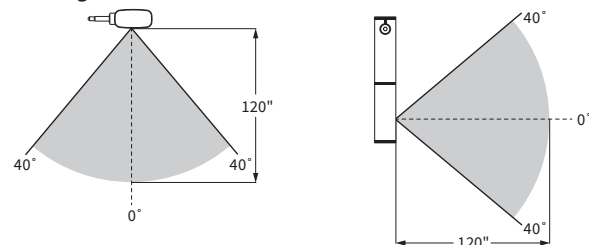

### Dimensions

## Base & Mounting Options (required)

		Color	Model #	Weight	List
<b>Table Base</b> 	<ul style="list-style-type: none"> <li>Sturdy yet movable, this 4 pound table base lets you put your light exactly where you want it</li> <li>Dimensions: 7.5"W × 9"D × .4"H</li> </ul>	Silver	LTG-TB-ST-S	4	\$35
		Charcoal	LTG-TB-ST-C	4	\$35
<b>USB Table Base</b> 	<ul style="list-style-type: none"> <li>Convenient USB power port allows users to charge a phone or tablet device with a Type A USB power cable (USB cable not included)</li> <li>Power Output: 5 V, 1100 mA, 5.5 W</li> <li>Dimensions: 7.5"W × 9"D × .4"H</li> </ul>	Silver	LTG-TB-USB-S	4	\$55
		Charcoal	LTG-TB-USB-C	4	\$55
<b>Two Piece C-Clamp Mount</b> 	<ul style="list-style-type: none"> <li>The sturdiest and most compact mounting solution</li> <li>Two piece design provides easy installation in space constrained environments</li> <li>Attaches to surfaces .25" – 2.5" thick</li> <li>Dimensions: 2"W × 1.75"D × 4.5" H</li> </ul>	Silver	LTG-CCB-TP-S	1	\$20
		Charcoal	LTG-CCB-TP-C	1	\$20
<b>Tool Bar, Slatwall Mount</b> 	<ul style="list-style-type: none"> <li>Add some height to your light and conserve desk space, by mounting it to a Workrite Tool Bar</li> <li>Adjustable clamp design is also compatible with any 90° edge .5" – 1.75" Slatwall system</li> <li>Dimensions: 2.5"W × 2"D × 2.8"H</li> </ul>	Silver	LTG-TSB-ADJ-S	1	\$35
		Charcoal	LTG-TSB-ADJ-C	1	\$35

Height &amp; width

Range &amp; field of view